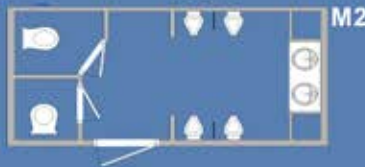

Ladies

Men's

W3 and W4 can be matched with M4 and M5 to create floor plans with both entrance and exit doors for each side.

AMERI-CAN
ENGINEERING

www.ameri-can.com