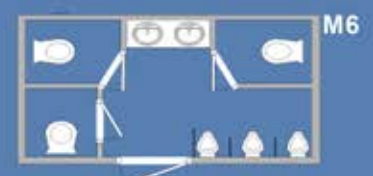

Ladies

Men's

W3 and W4 can be matched with M4 and M5 to create floor plans with both entrance and exit doors for each side.

AMERI-CAN
ENGINEERING

www.ameri-can.com