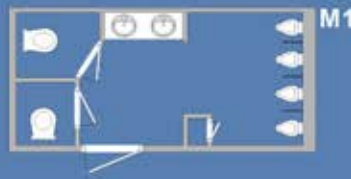

Ladies

Men's

W3 and W4 can be matched with M4 and M5 to create floor plans with both entrance and exit doors for each side.

AMERI-CAN
ENGINEERING

www.ameri-can.com