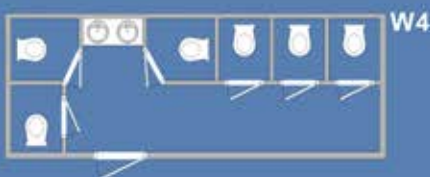

Ladies

Men's

W3 and W4 can be matched with M4 and M5 to create floor plans with both entrance and exit doors for each side.

AMERI-CAN
ENGINEERING

www.ameri-can.com