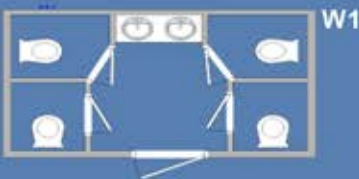

Ladies

Men's

W3 and W4 can be matched with M4 and M5 to create floor plans with both entrance and exit doors for each side.

AMERI-CAN
ENGINEERING

www.ameri-can.com