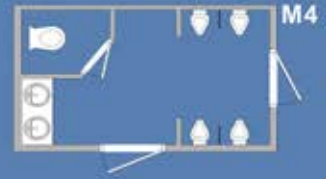

Ladies

Men's

W3 and W4 can be matched with M4 and M5 to create floor plans with both entrance and exit doors for each side.

AMERI-CAN
ENGINEERING

www.ameri-can.com