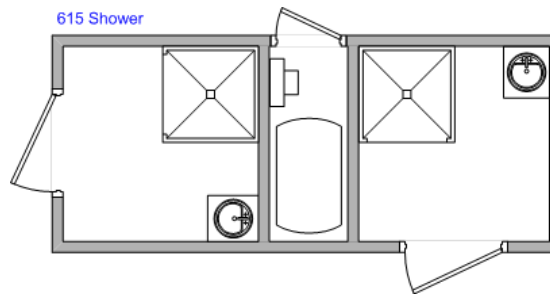

615 Shower

Trailer Specifications // Standard Equipment

Unibody Steel Frame 6' x 15'
 Five Year Warranty Steel Frame
 Goodyear Tires ST 205 x 75R14
 Aluminum Fresh Water Tank 125 gallons
 FiberCorr Interior Walls – White
 Door Trim Package
 Electric Brakes
 LED Exterior Lights
 Front Load Levelers 2,000 lb (2)
 Wired for Optional Baseboard Heat
 2 5/16" Adjustable Hitch
 3/4" Marine Plywood T/G Floor
 Truss Rafters 16" O/C
 Seamless Aluminum Roof
 Five Horizontal Belt Rails
 Aluminum Kick Plates
 Waste Tank Sight Glass
 3" Cam Lock Waste Valve
 1.5 GPM Shower Heads
 Aluminum Exterior – Customer Choice of Color
 Vinyl Flooring – Galaxy
 Step Assemblies with Handrails

Equipment Room

Fresh Water Tank with Pump Assembly
 On Demand Propane Water Heater

Chrome Floor Drain

Two Unisex Accommodations

Occupants Indicator Door Locks
 Lockable Vanities with Solid Surface Sink Tops
 Safety Glass Mirrors
 12V Recessed Ceiling Lights
 Wall Recessed Towel Dispenser and Waste Receptacles
 Manual Vented Skylights

Shower Compartments
 Chrome Clothes Hooks
 Dressing Benches
 Delta Water Saver Faucets
 Chrome Floor Drains

Drawing not to scale.

Available Options

Heat Package (interior heaters only)	
Cold Weather Package (includes heat package)	
Arctic Weather Package (for more extreme temperatures)	
Trailer Skirts – Canvas	
Spare Tire – 14"	
Multi Source Sound System	
Upgrade to Electric Hands Free Delta Faucets (price per faucet)	
Upgrade to Rubberized Flooring	
Upgrade to Coin-Operated Shower Heads (price per shower head)	
Upgrade to Fold Up Porch Steps (price per door)	