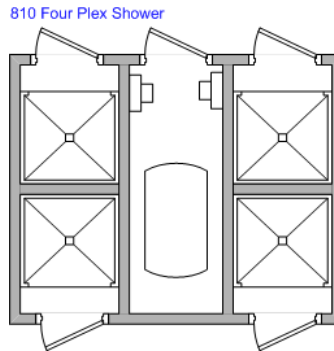

Dual 3,500 lb Dexter TorFlex Axles
Five Year Warranty TorFlex Axles
Entrance / Exit Doors (4)
Poly Fresh Water Tank 300 gallons
Manual Vented Skylights*
Frame Undercoating
Sure Lube Hubs
Rear Load Levelers 5,000 lb (2)
DOT Safety and Light Package
Electric Break-a-Way System
Floor Joist 2" x 2" Steel 16" O/C
All Walls and Ceiling Insulated
Recessed Night Lights for Doors
Rain Gutters over each Door
Locks Keyed Alike
3/4" Fresh Water Connection
20 Amp Electrical Circuits
FiberCorr Smooth Finish Ceiling
Vinyl Flooring – Galaxy
2 – 40 Lb Propane Tanks
Porch Assemblies Available

Equipment Room

Fresh Water Tank with Pump Assembly
On Demand Propane Water Heater

Chrome Floor Drain

Four Private Shower Accommodations

Occupants Indicator Door Locks
Chrome Floor Drains
Four Shower Compartments
12V Recessed Ceiling Lights

Chrome Clothes Hooks
Shower Curtains
Manual Vented Skylights*

*Please Note – Air Conditioning and Heating are upgrades, see below.

Drawing not to scale.