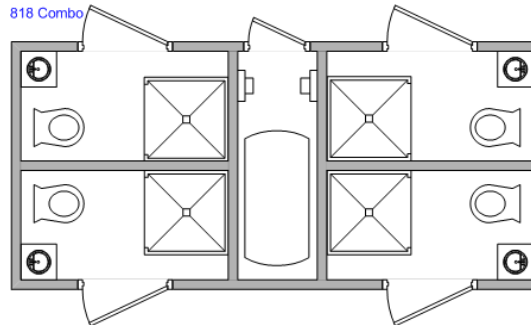

818 Combo

Trailer Specifications // Standard Equipment

Unibody Steel Frame 8' x 18'
 Five Year Warranty Steel Frame
 Goodyear Tires ST 205 x 75R14
 Combo Grey/Black Waste Tank 725 gallons
 FiberCorr Interior Walls – White
 Door Trim Package
 Electric Breaks
 LED Exterior Lights
 Front Load Levelers 2,000 lb (2)
 Wired for Optional Baseboard Heat
 2 5/16" Adjustable Hitch
 3/4" Marine Plywood T/G Floor
 Truss Rafters 16" O/C
 Seamless Aluminum Roof
 Five Horizontal Belt Rails
 Locks Keyed Alike
 Waste Tank Sight Glass
 3" Cam Lock Waste Valve
 1.5 GPM Shower Heads
 34" Commercial Doors
 Aluminum Exterior – Customer Choice of Color
 Step Assemblies with Handrails

Equipment Room

Fresh Water Tank with Pump Assembly
 On Demand Propane Water Heater

Chrome Floor Drain

Four Unisex Shower / Restroom Accommodations

China Flushing Water Saver Toilets – White
 Lockable Vanities (White) with Stainless Steel Sinks
 Safety Glass Mirrors
 Shower Compartments
 Wall Recessed Towel Dispenser and Waste Receptacles
 Manual Vented Skylights

12V Recessed Ceiling Lights
 Chrome Floor Drains
 Delta Water Saver Faucets
 Chrome Clothes Hooks
 Shower Curtains

Drawing not to scale.

Available Options

Heat Package (interior heaters only)	
Cold Weather Package (includes the heat package)	
Arctic Weather Package (for more extreme temperatures)	
Baby Change Station	
Trailer Skirts – Canvas	
Spare Tire – 14"	
Multi Source Sound System	
Upgrade to Coin-Operated Shower Heads (price per shower head)	
Upgrade to Electric Hands Free Delta Faucets (price per faucet)	
Upgrade to Fold Up Porch Steps (price per door)	