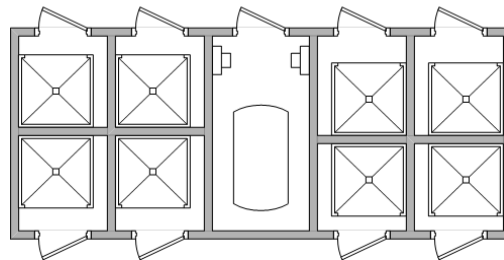

820 Eight Plex Shower

Trailer Specifications // Standard Equipment

Unibody Steel Frame 8' x 20'
 Five Year Warranty Steel Frame
 Goodyear Tires LT 235 x 85R16
 Manual Vented Skylights*
 FiberCorr Interior Walls – All White
 Door Trim Package
 Electric Brakes
 Load Levelers 5,000 lb (4)
 DOT Safety and Light Package
 2 5/16" Adjustable Hitch
 3/4" Marine Plywood T/G Floor
 Truss Rafters 16" O/C
 Seamless Aluminum Roof
 Five Horizontal Belt Rails
 Locks Keyed Alike
 1.5 GPM Shower Heads
 3" Cam Lock Waste Valve
 20 Amp Electrical Circuits
 Aluminum Exterior – Customer Choice of Color
 Porch Assemblies Available
 Step Assemblies with handrails

Chrome Clothes Hooks
 Shower Curtains
 Manual Vented Skylights*

*Please Note – Air Conditioning and Heating are upgrades, see below.

820 Eight Plex Shower

Drawing not to scale.

Available Options

Trailer Skirts – Canvas	
Spare Tire – 16'	
Multi Source Sound System	
Cold Weather Package (includes heat package, tank heaters and foam insulation)	
Arctic Weather Package (for more extreme temperatures)	
*Combination Air Conditioning and Heat Package	
*Heat Package (LP Forced Air System)	
*Upgrade to Air Conditioning	
Upgrade to Coin-Operated Shower Heads (price per shower head)	
Upgrade to Rubberized Flooring	
Upgrade to Fold Up Porch Steps (price per door)	