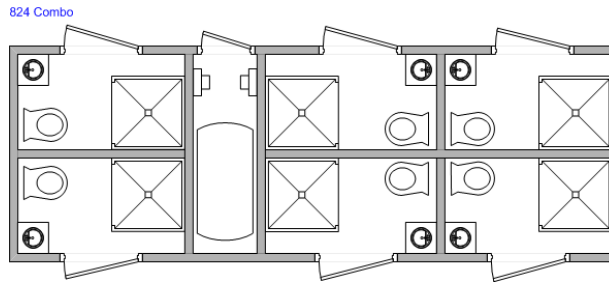

824 Combo

Trailer Specifications // Standard Equipment		Equipment Room	
Unibody Steel Frame 8' x 24'	Dual 6,900 lb Dexter TorFlex Axles	Fresh Water Tank with Pump Assembly	Chrome Floor Drain
Five Year Warranty Steel Frame	Five Year Warranty TorFlex Axles	On Demand Propane Water Heater	
Goodyear Tires LT 235 x 85R16	Entrance / Exit Doors (6)		
Combo Grey/Black Waste Tank 975 gallons	Poly Fresh Water Tank 300 gallons	Six Unisex Shower / Restroom Accommodations	
FiberCorr Interior Walls – White	High Efficiency Ducted A/C	China Flushing Water Saver Toilets – White	12V Recessed Ceiling Lights
Door Trim Package	Frame Undercoating	Lockable Vanities (White) with Stainless Steel Sinks	Chrome Floor Drains
Electric Brakes	Sure Lube Hubs	Safety Glass Mirrors	Delta Water Saver Faucets
Wired for Optional Baseboard Heat	FiberCorr Smooth Finish Ceiling	Shower Compartments	Shower Curtains
Load Levelers 5,000 lb (4)	DOT Safety and Light Package	Wall Recessed Towel Dispenser and Waste Receptacles	Chrome Clothes Hooks
2 5/16" Adjustable Hitch	Electric Break-a-Way System	Manual Vented Skylights	
3/4" Marine Plywood T/G Floor	Floor Joist 2" x 2" Steel 16" O/C		
Truss Rafters 16" O/C	All Walls and Ceiling Insulated		
Seamless Aluminum Roof	Recessed Night Lights for Doors		
Five Horizontal Belt Rails	Rain Gutters over each Door		
Locks Keyed Alike	Aluminum Kick Plates		
Waste Tank Sight Glass	3/4" Fresh Water Connection		
3" Cam Lock Waste Valve	Lockable Thermostat for A/C		
1.5 GPM Shower Heads	LED Exterior Lights		
20 Amp Electrical Circuits	34" Commercial Doors		
Aluminum Exterior – Customer Choice of Color	2 – 40 Lb Propane Tanks		
Porch Assemblies Available	Vinyl Flooring – Galaxy		
Step Assemblies with Handrails			