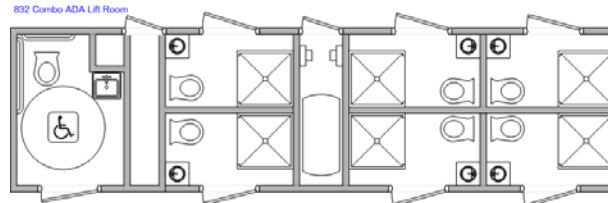

Equipment Room

Fresh Water Tank with Pump Assembly	Chrome Floor Drain
On Demand Propane Water Heater	

Six Unisex Shower / Restroom Accommodations

China Flushing Water Saver Toilets – White	12V Recessed Ceiling Lights
Lockable Vanities (White) with Stainless Steel Sinks	Chrome Floor Drains
Safety Glass Mirrors	Delta Water Saver Faucets
Shower Compartments	Shower Curtains
Wall Recessed Towel Dispenser and Waste Receptacles	Chrome Clothes Hooks
Manual Vented Skylights	

Hydraulic ADA Restroom Accommodations (Shower Available)

China Flushing Water Saver ADA Toilet	Stainless Sanitary Receptacle
Delta Water Saver Faucet	ADA Sink
Wall Recessed Towel Dispenser and Waste Receptacle	ADA Wall Rails
ADA Door Handle & Locking System	ADA Door Closure
Safety Glass Mirror	Chrome Floor Drain
Manual Vented Skylight	12V Recessed Ceiling Lights

Drawing not to scale