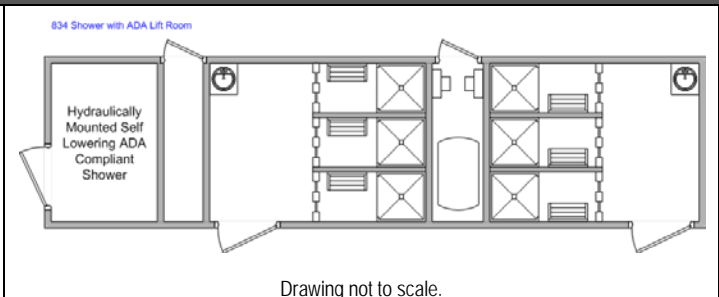

834 Shower with ADA Lift Room

<p>Trailer Specifications // Standard Equipment</p> <p>Unibody Steel Frame 8' x 34' Five Year Warranty Steel Frame Goodyear Tires LT 235 x 85R16 High Efficiency Ducted A/C FiberCorr Interior Walls – White Door Trim Package Electric Brakes LED Exterior Lights Load Levelers 5,000 lb (4) 2 5/16" Adjustable Hitch 3/4" Marine Plywood T/G Floor Truss Rafters 16" O/C Seamless Aluminum Roof Five Horizontal Belt Rails Locks Keyed Alike Waste Tank Sight Glass 3" Cam Lock Waste Valve 34" Commercial Doors (36" for ADA) Wired for Optional Baseboard Heat Step Assemblies with Handrails Porch Assemblies Available</p>	<p>Equipment Room</p> <p>Fresh Water Tank with Pump Assembly On Demand Propane Water Heater</p> <p>Women's Accommodations</p> <p>Three Shower Compartments Three Dressing Cabanas with Benches 12V Recessed Ceiling Lights Lockable Vanity with Solid Surface Sink Top Wall Recessed Towel Dispenser and Waste Receptacle Manual Vented Skylights</p> <p>Men's Accommodations</p> <p>Three Shower Compartments Three Dressing Cabanas with Benches 12V Recessed Ceiling Lights Lockable Vanity with Solid Surface Sink Top Wall Recessed Towel Dispenser and Waste Receptacle Manual Vented Skylights</p> <p>Hydraulic ADA Compartment</p> <p>ADA Shower Compartment ADA Wall Rails ADA Door Handle & Locking System Rubberized Flooring (this section only) Manual Vented Skylight</p>	<p>Chrome Floor Drain</p> <p>Shower Curtains Safety Glass Mirror Delta Water Saver Faucet Chrome Clothes Hooks Chrome Floor Drain</p> <p>Shower Curtains Safety Glass Mirror Delta Water Saver Faucet Chrome Clothes Hooks Chrome Floor Drain</p> <p>ADA Shower Wand Chrome Floor Drain ADA Door Closure 12V Recessed Ceiling Lights</p>