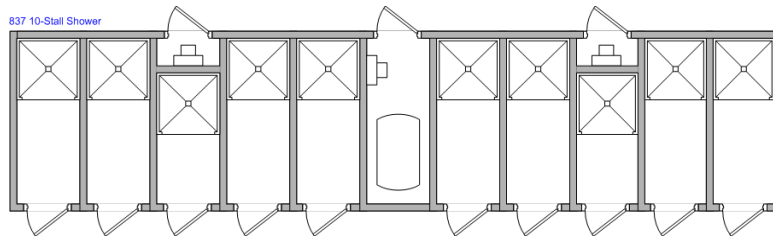

837 Shower / 10-Stall

Trailer Specifications // Standard Equipment

Unibody Steel Frame 8' x 37'
 Triple 6,900 lb Dexter TorFlex Axles
 Goodyear Tires LT 235 x 85R16
 High Efficiency Ducted A/C
 FiberCorr Interior Walls – White
 Lockable Thermostat
 Electric Brakes each Wheel
 Waste Tank Sight Glass
 32" Commercial Doors
 Aluminum Kick Plates
 Recessed Night Lights for Doors
 FiberCorr Smooth Finish Ceiling
 LED Exterior Lights
 3/4" Marine Grade Plywood T/G Floor
 Load Levelers 5,000 lb (4)
 Seamless Aluminum Roof
 1.5 GPM Shower Heads
 Wired for Optional Baseboard Heat
 3" Cam Lock Waste Valve
 Aluminum Exterior – Customer Choice of Color
 Porch Assemblies Available
 Step Assemblies With Handrails

Equipment Rooms – One Large and Two Small

Fresh Water Tank with Pump Assembly
 On Demand Propane Water Heaters

Chrome Floor Drains

Ten Private Shower Accommodations

Shower Compartments
 Chrome Floor Drains
 12V Recessed Ceiling Lights
 Manual Vented Skylights

Shower Curtains
 Dressing Benches
 Chrome Clothes Hooks

Drawing not to scale.

Available Options

Heat Package (interior heaters only)	
Cold Weather Package (includes the heat package)	
Arctic Weather Package (for more extreme temperatures)	
Multi Source Sound System	
Trailer Skirts – Canvas	
Spare Tire – 16"	
Upgrade to Coin-Operated Shower Heads (price per shower head)	
Upgrade to Rubberized Flooring	
Upgrade to Fold Up Porch Steps (price per door)	
Upgrade to Roll Out Porch Steps (price per door)	