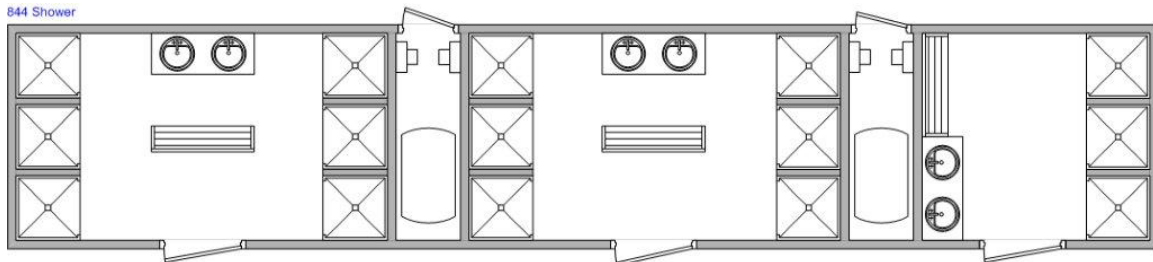

Triple 6,900 lb Dexter TorFlex Axles
Five Year Warranty TorFlex Axles
Waste Tank 1,750 gallons
Entrance / Exit Doors (3)
Poly Fresh Water Tank 100 gallons (2)
Frame Undercoating
Sure Lube Hubs
FiberCorr Smooth Finish Ceiling
DOT Safety and Light Package
Electric Break-a-Way System
Floor Joist 2" x 2" Steel 16" O/C
All Walls and Ceiling Insulated
Recessed Night Lights for Doors
Rain Gutters over each Door
Aluminum Kick Plates
3/4" Fresh Water Connection
Lockable Thermostat
Vinyl Flooring – Galaxy
20 Amp Electrical Circuits
34" Commercial Doors
Porch Assemblies Available

Two Equipment Rooms

Fresh Water Tanks with Pump Assembly
On Demand Propane Water Heaters

Chrome Floor Drains

Three Shower Rooms – 15 Showers Total

Two Shower Rooms with Six Showers Each
One Shower Room with Three Showers
Lockable Vanities with Solid Surface Double Sink Tops (3)
Delta Water Saver Faucets
Chrome Clothes Hooks
Wall Recessed Towel Dispenser and Waste Receptacles

Shower Curtains
12V Recessed Ceiling Lights
Safety Glass Mirrors
Chrome Floor Drains
Benches
Manual Vented Skylights

Drawing not to scale.

Available Options

Heat Package (interior heaters only)	
Cold Weather Package (includes the heat package)	
Arctic Weather Package (for more extreme temperatures)	
Trailer Skirts – Canvas	
Spare Tire – 16"	
Multi Source Sound System	
Upgrade to Coin-Operated Shower Heads (price per shower head)	
Upgrade to Rubberized Flooring	
Upgrade to Fold Up Porch Steps (price per door)	
Upgrade to Electric Hands Free Delta Faucets (price per faucet)	
Upgrade to Roll Out Porch Steps (price per door)	

Since 1988 America's Premier Specialty Trailer Manufacturer