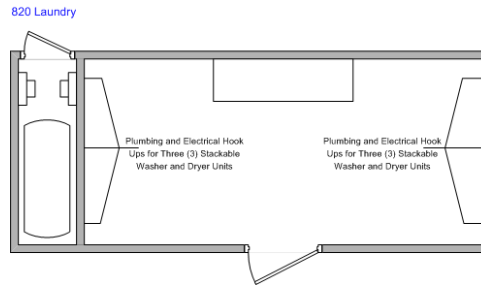

### 820 Laundry

Trailer Specifications // Standard Equipment		Equipment Room Accommodations	Laundry Accommodations
Unibody Steel Frame 8' x 20' Five Year Warranty Steel Frame Goodyear Tires LT 235 x 85R16 High Efficiency Ducted A/C FiberCorr Interior Walls – White Door Trim Package Electric Brakes Load Levelers 5,000 lb (4) Wired for Optional Baseboard Heat 2 5/16" Adjustable Hitch 3/4" Marine Plywood T/G Floor Truss Rafters 16" O/C Seamless Aluminum Roof Five Horizontal Belt Rails Locks Keyed Alike Waste Tank Sight Glass 3" Cam Lock Waste Valve 34" Commercial Door Aluminum Exterior – Customer Choice of Color 400 Amp Single Phase or 200 Amp Three Phase* Step Assemblies with Handrails	Dual 6,900 lb Dexter TorFlex Axles Five Year Warranty TorFlex Axle Waste Tank 800 gallons Poly Fresh Water Tank 300 gallons Entrance / Exit Door (1) Frame Undercoating Sure Lube Hubs FiberCorr Smooth Finish Ceiling DOT Safety and Light Package Electric Break-a-Way System Floor Joist 2" x 2" Steel 16" O/C All Walls and Ceiling Insulated Recessed Night Lights for Doors Rain Gutters over each Door Aluminum Kick Plates 3/4" Fresh Water Connection Lockable Thermostat LED Exterior Lights Vinyl Flooring – Galaxy 2 – 40 Lb Propane Tanks Porch Assemblies Available	Fresh Water Tank with Pump Assembly On Demand Propane Water Heater Chrome Floor Drain	Plumbing Hook-ups for Washer / Dryer Units* (6) Electric Hook-ups for Washer / Dryer Units* (6) Laminate Folding Table Fluorescent Lighting Chrome Floor Drain
		<b>*Notes</b> <ul style="list-style-type: none"> <li>• Electrical requirements may differ depending on washers and dryers.</li> <li>• This spec is for the trailer only. Washers and dryers are not included.</li> </ul>	

Drawing not to scale.